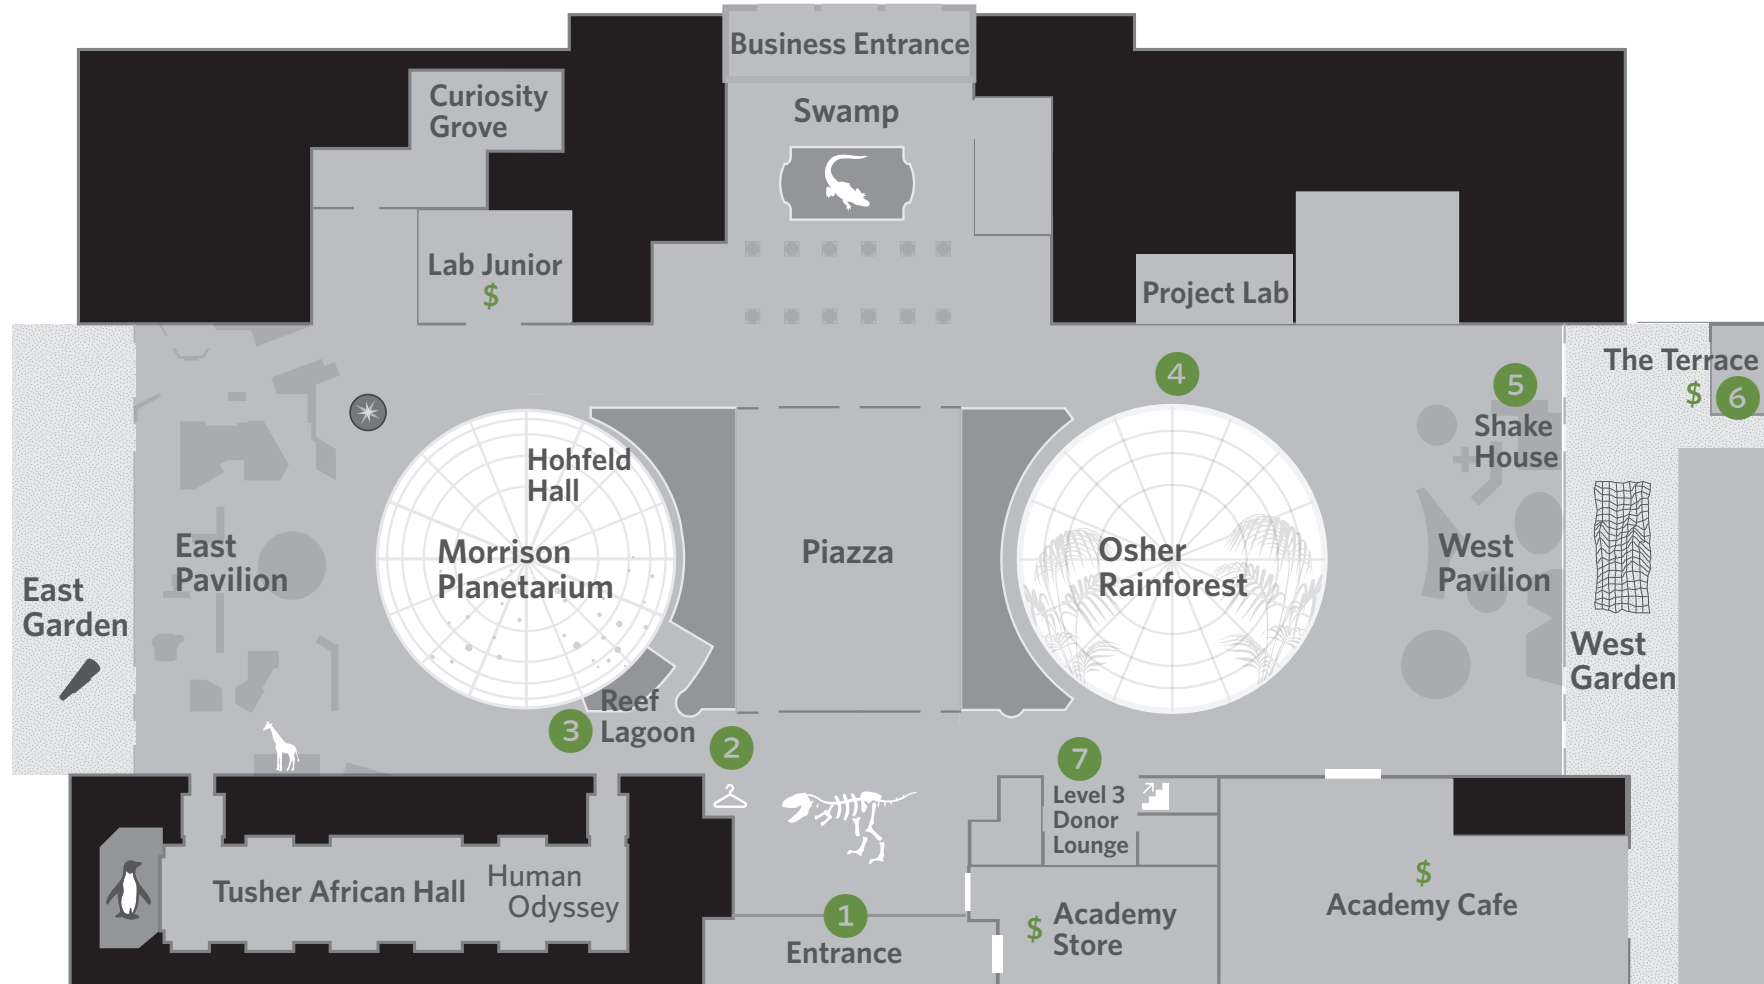

## BENEFITS FOR ALL FRIENDS OF THE ACADEMY

- ① Express entry to the museum
- ② Complimentary coat check
- ③ Express entry to Morrison Planetarium (tickets not required)

- ④ Express entry to Osher Rainforest
- ⑤ Express entry to Shake House
- \$ Friends discount on retail and dining

## ADDITIONAL BENEFITS FOR \$2,500+ DONORS

- ⑥ Complimentary sparkling wine at The Terrace restaurant
- ⑦ Elevator to Level 3 for access to the exclusive Donor Lounge